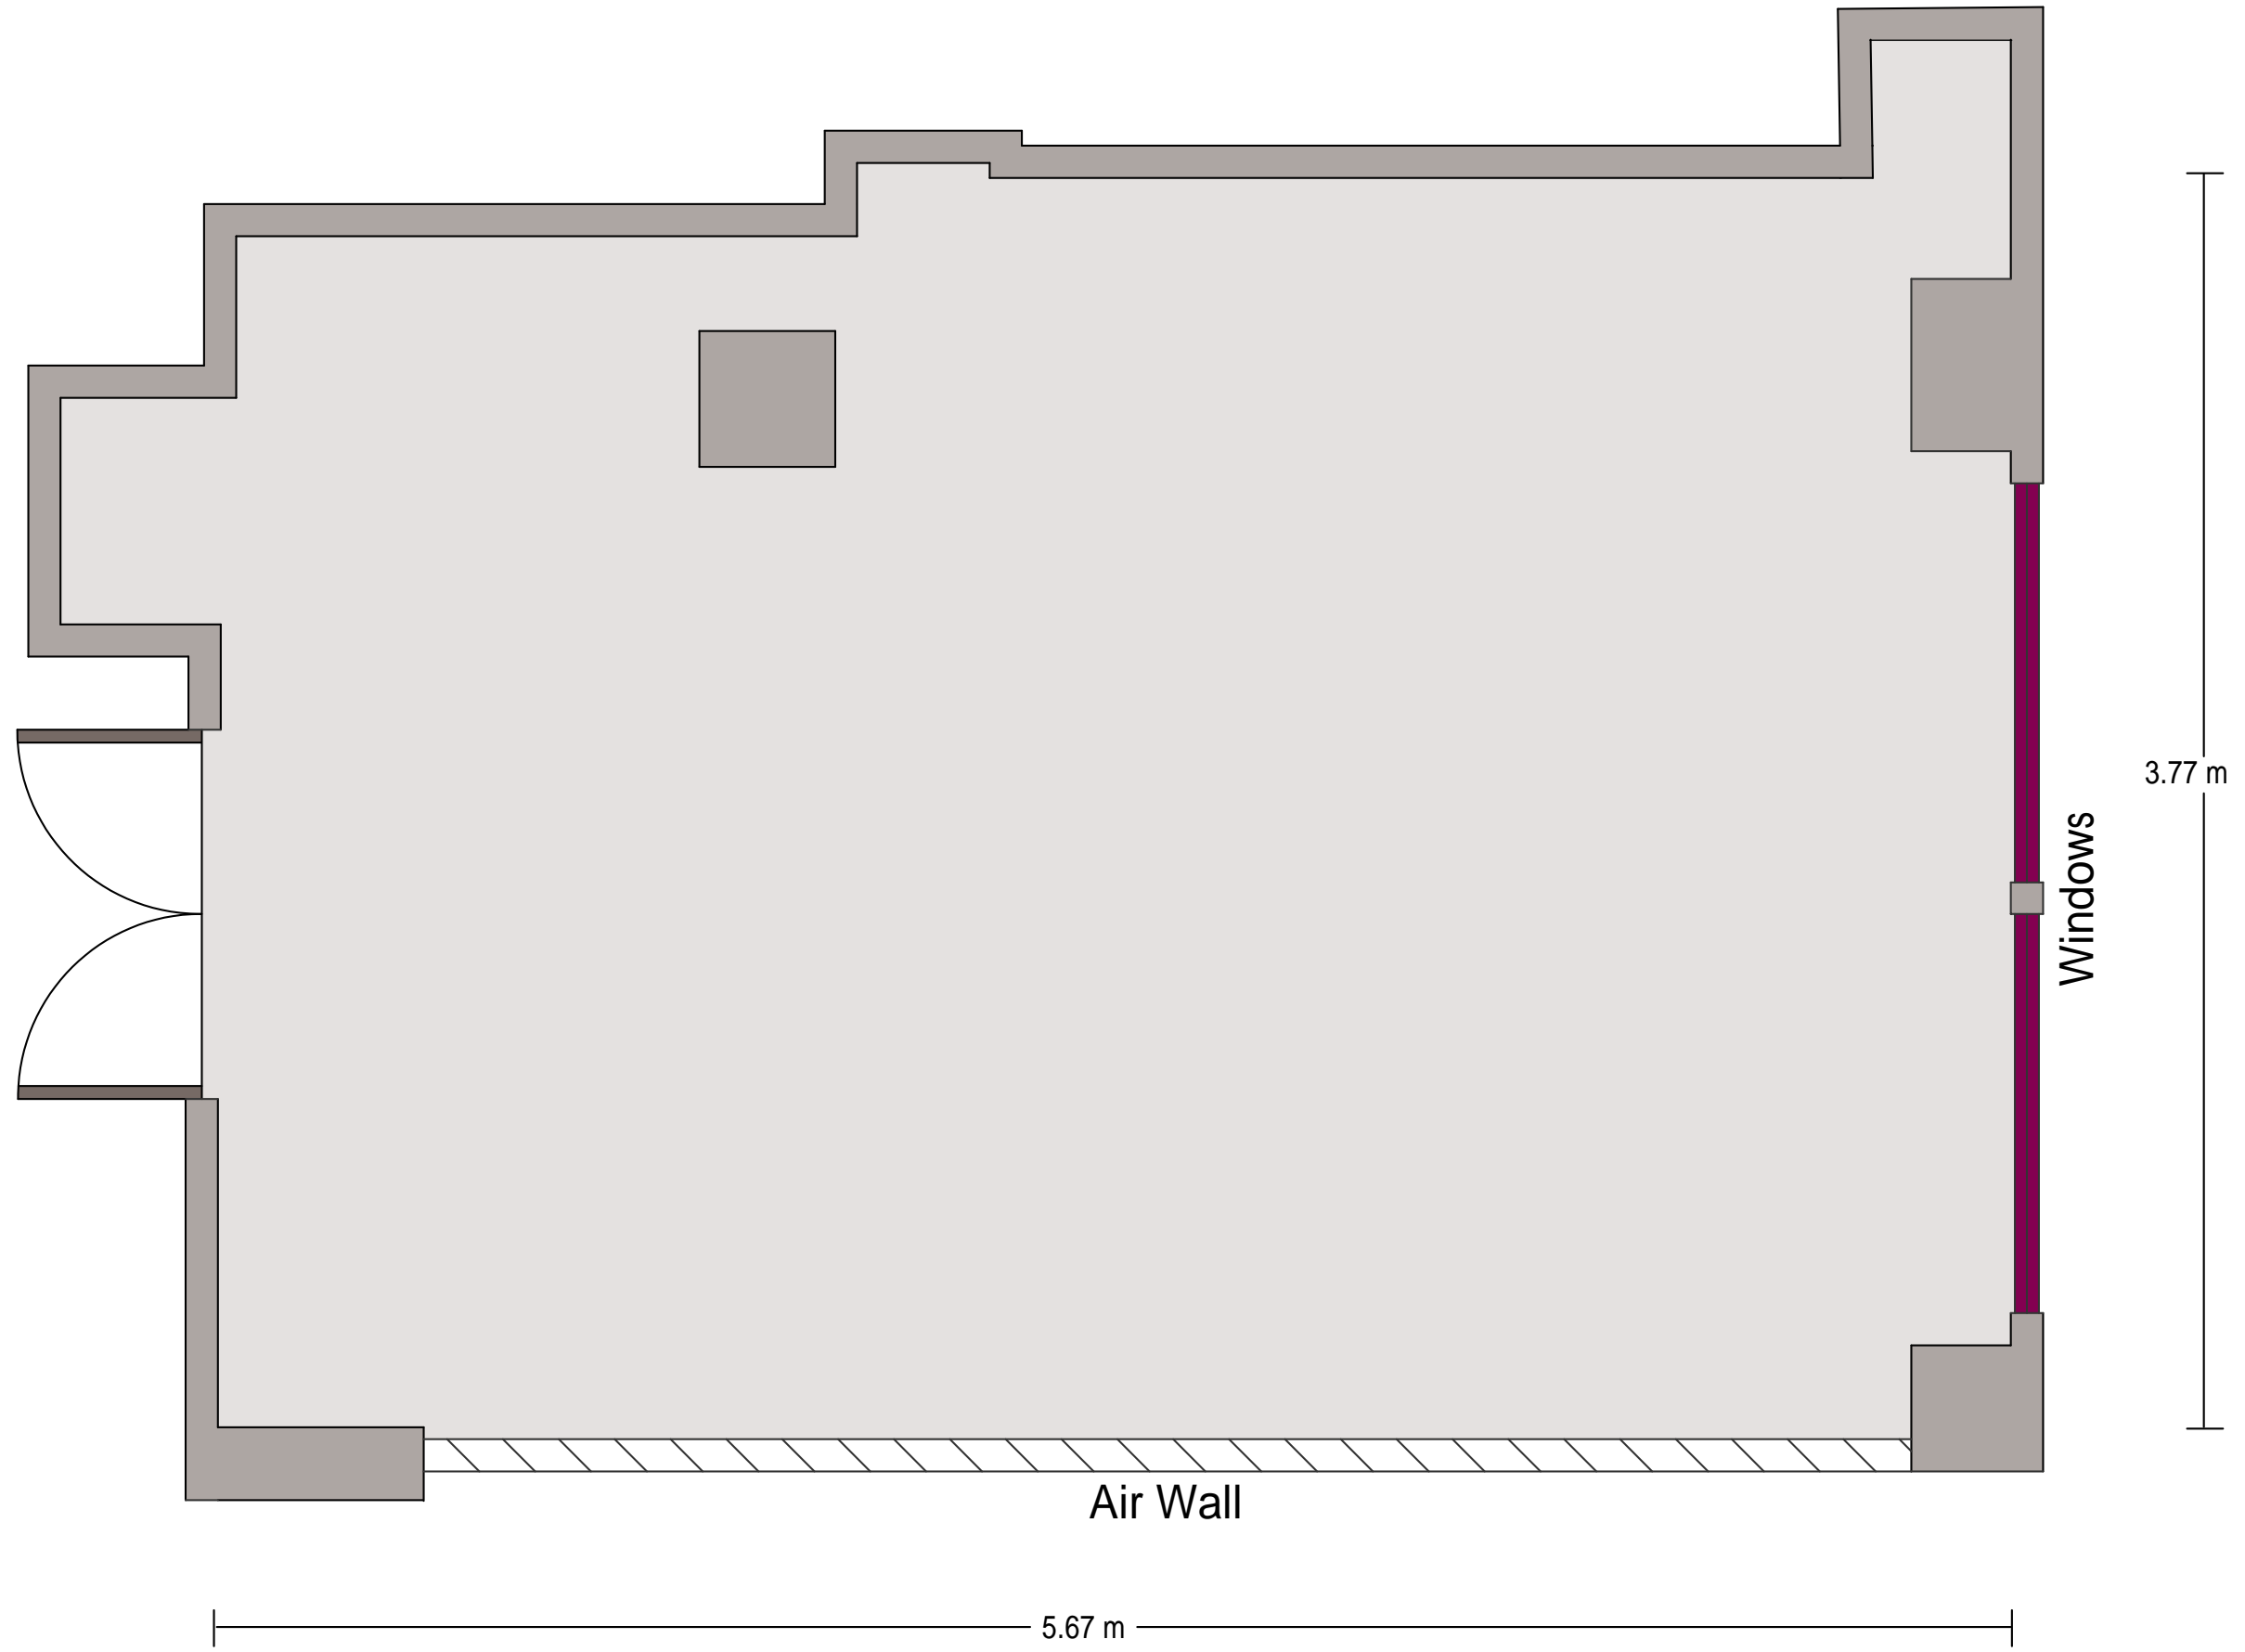

LENGTH: 9.8 m WIDTH: 6.2 m HEIGHT: 2.75 m TOTAL SQUARE METERS: 62.1 m² MAXIMUM CAPACITY: 60 POWER OUTLETS: 11

LENGTH: 5.7m WIDTH: 3.8m HEIGHT: 2.75 m TOTAL SQUARE METERS: 22.3 m² MAXIMUM CAPACITY: 18 POWER OUTLETS: 3

Via Melchiorre Gioia 73I Milan - 20124, Italy | 39.02.66717715

*Multiple layout options available for this space.

LENGTH: 8.0 m WIDTH: 4.1 m HEIGHT: 2.75 m TOTAL SQUARE METERS: 33.5 m² MAXIMUM CAPACITY: 10 POWER OUTLETS: 5

Via Melchiorre Gioia 73 | Milan - 20124, Italy | 39.02.66717715

*Multiple layout options available for this space.

Crowne Plaza® Milan City - EMME 2 & 3

LENGTH: 11.0 m WIDTH: 6.2m HEIGHT: 2.75 m TOTAL SQUARE METERS: 62.5 m² MAXIMUM CAPACITY: 60 POWER OUTLETS: 5

Via Melchiorre Gioia 73I Milan - 20124, Italy | 39.02.66717715

*Multiple layout options available for this space.

LENGTH: 21.0 m WIDTH: 7.4m HEIGHT: 2.75 m TOTAL SQUARE METERS: 115.5 m² MAXIMUM CAPACITY: 80 POWER OUTLETS: 0