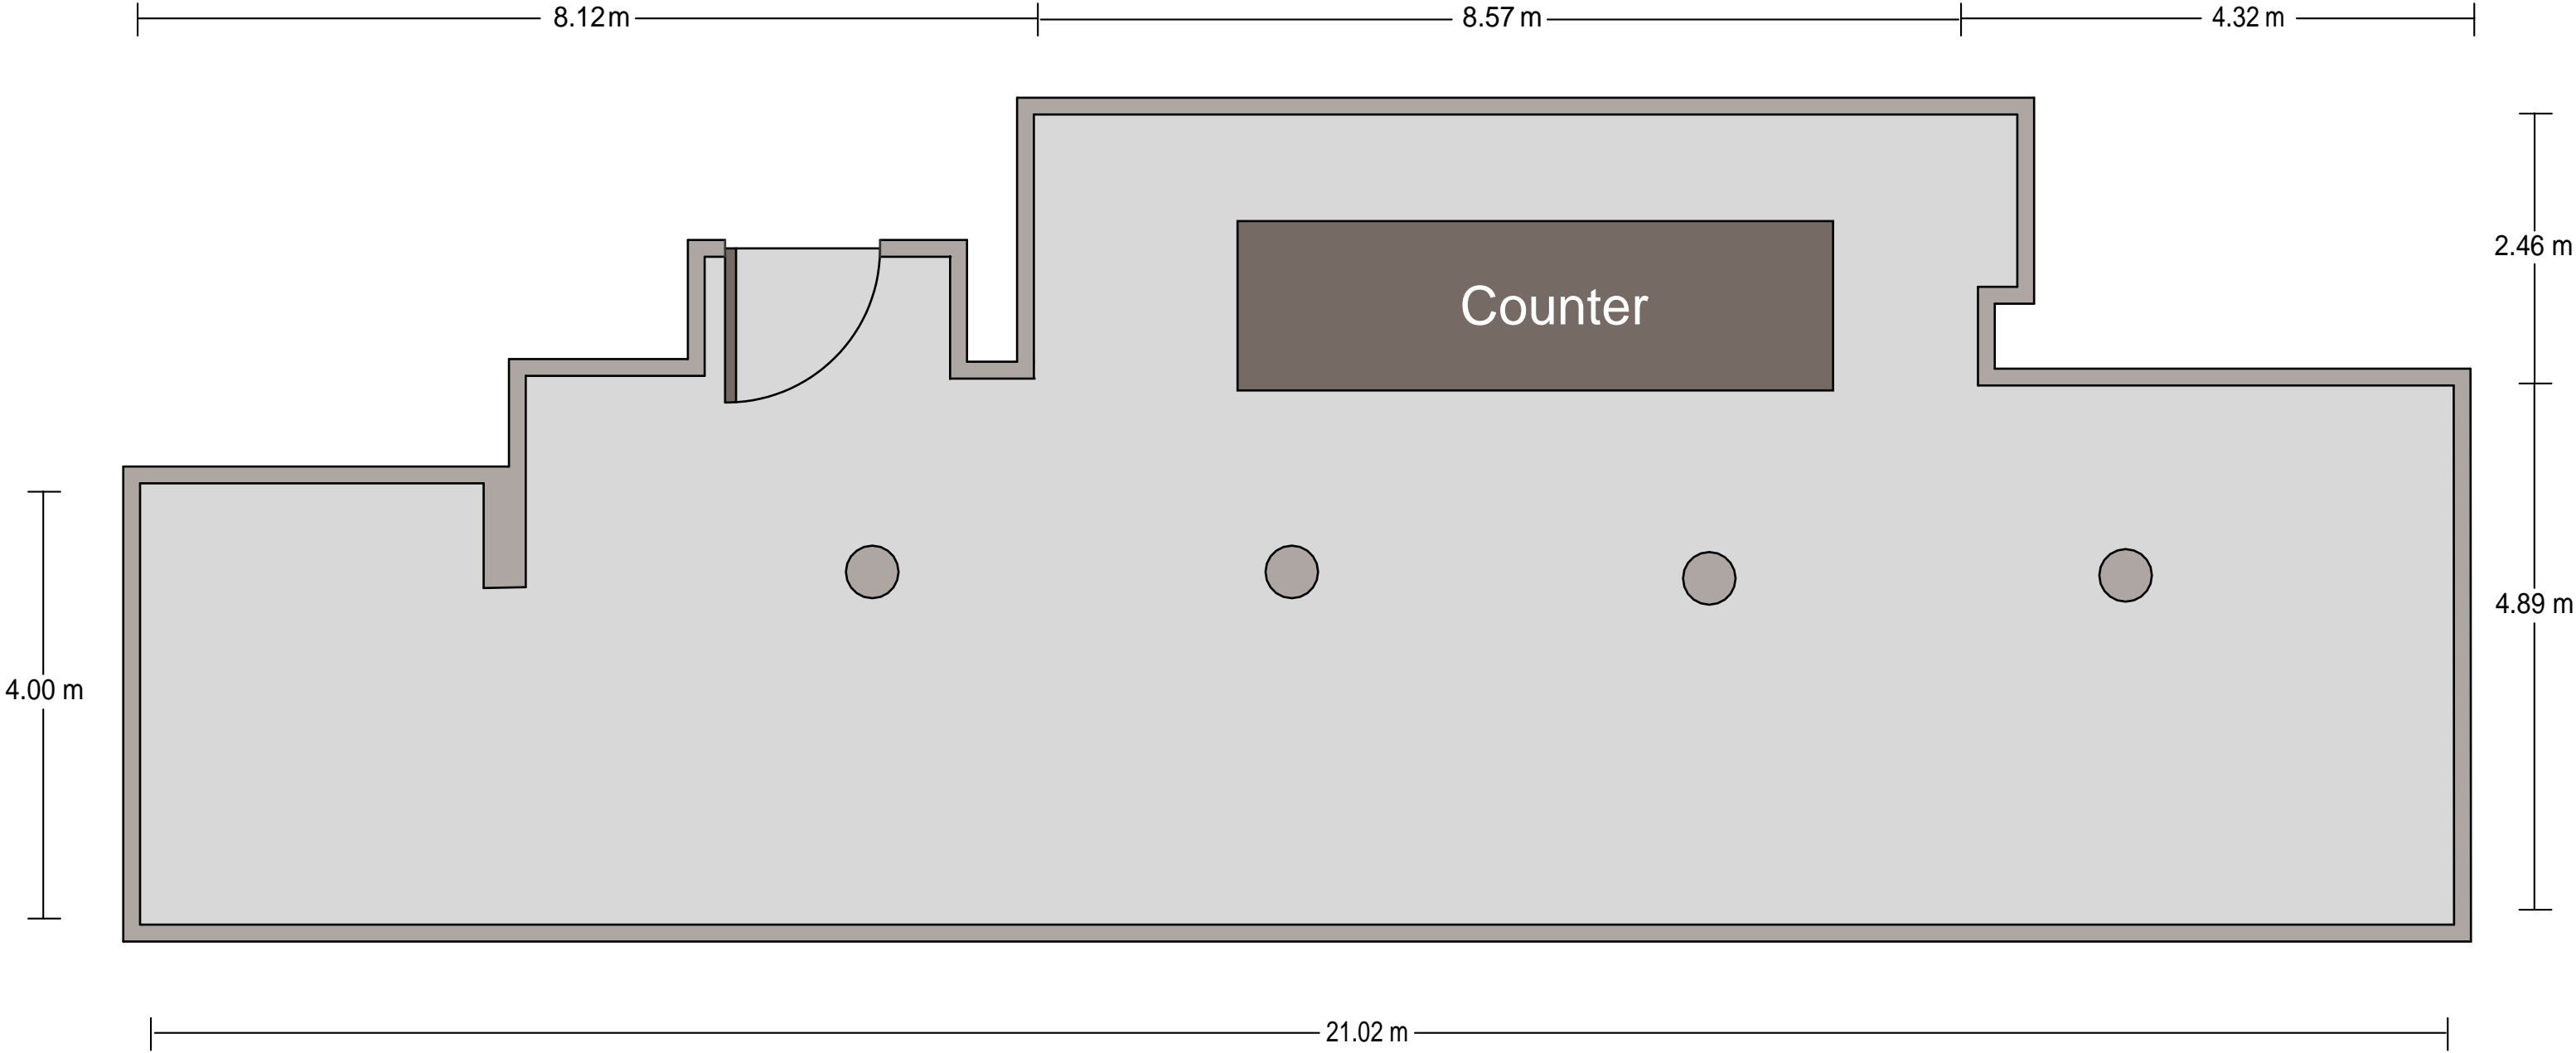

LENGTH: 9.8 m WIDTH: 6.2 m HEIGHT: 2.75 m TOTAL SQUARE METERS: 62.1 m² MAXIMUM CAPACITY: 60 POWER OUTLETS: 11

LENGTH: 5.7m WIDTH: 3.8m HEIGHT: 2.75 m TOTAL SQUARE METERS: 22.3 m² MAXIMUM CAPACITY: 18 POWER OUTLETS: 3

Via Melchiorre Gioia 73I Milan - 20124, Italy | 39.02.66717715

*Multiple layout options available for this space.

LENGTH: 8.0 m WIDTH: 4.1 m HEIGHT: 2.75 m TOTAL SQUARE METERS: 33.5 m² MAXIMUM CAPACITY: 10 POWER OUTLETS: 5

Via Melchiorre Gioia 73 | Milan - 20124, Italy | 39.02.66717715

*Multiple layout options available for this space.

Crowne Plaza® Milan City - EMME 2 & 3

LENGTH: 11.0 m WIDTH: 6.2m HEIGHT: 2.75 m TOTAL SQUARE METERS: 62.5 m² MAXIMUM CAPACITY: 60 POWER OUTLETS: 5

Via Melchiorre Gioia 73I Milan - 20124, Italy | 39.02.66717715

*Multiple layout options available for this space.

LENGTH: 21.0 m WIDTH: 7.4m HEIGHT: 2.75 m TOTAL SQUARE METERS: 115.5 m² MAXIMUM CAPACITY: 80 POWER OUTLETS: 0