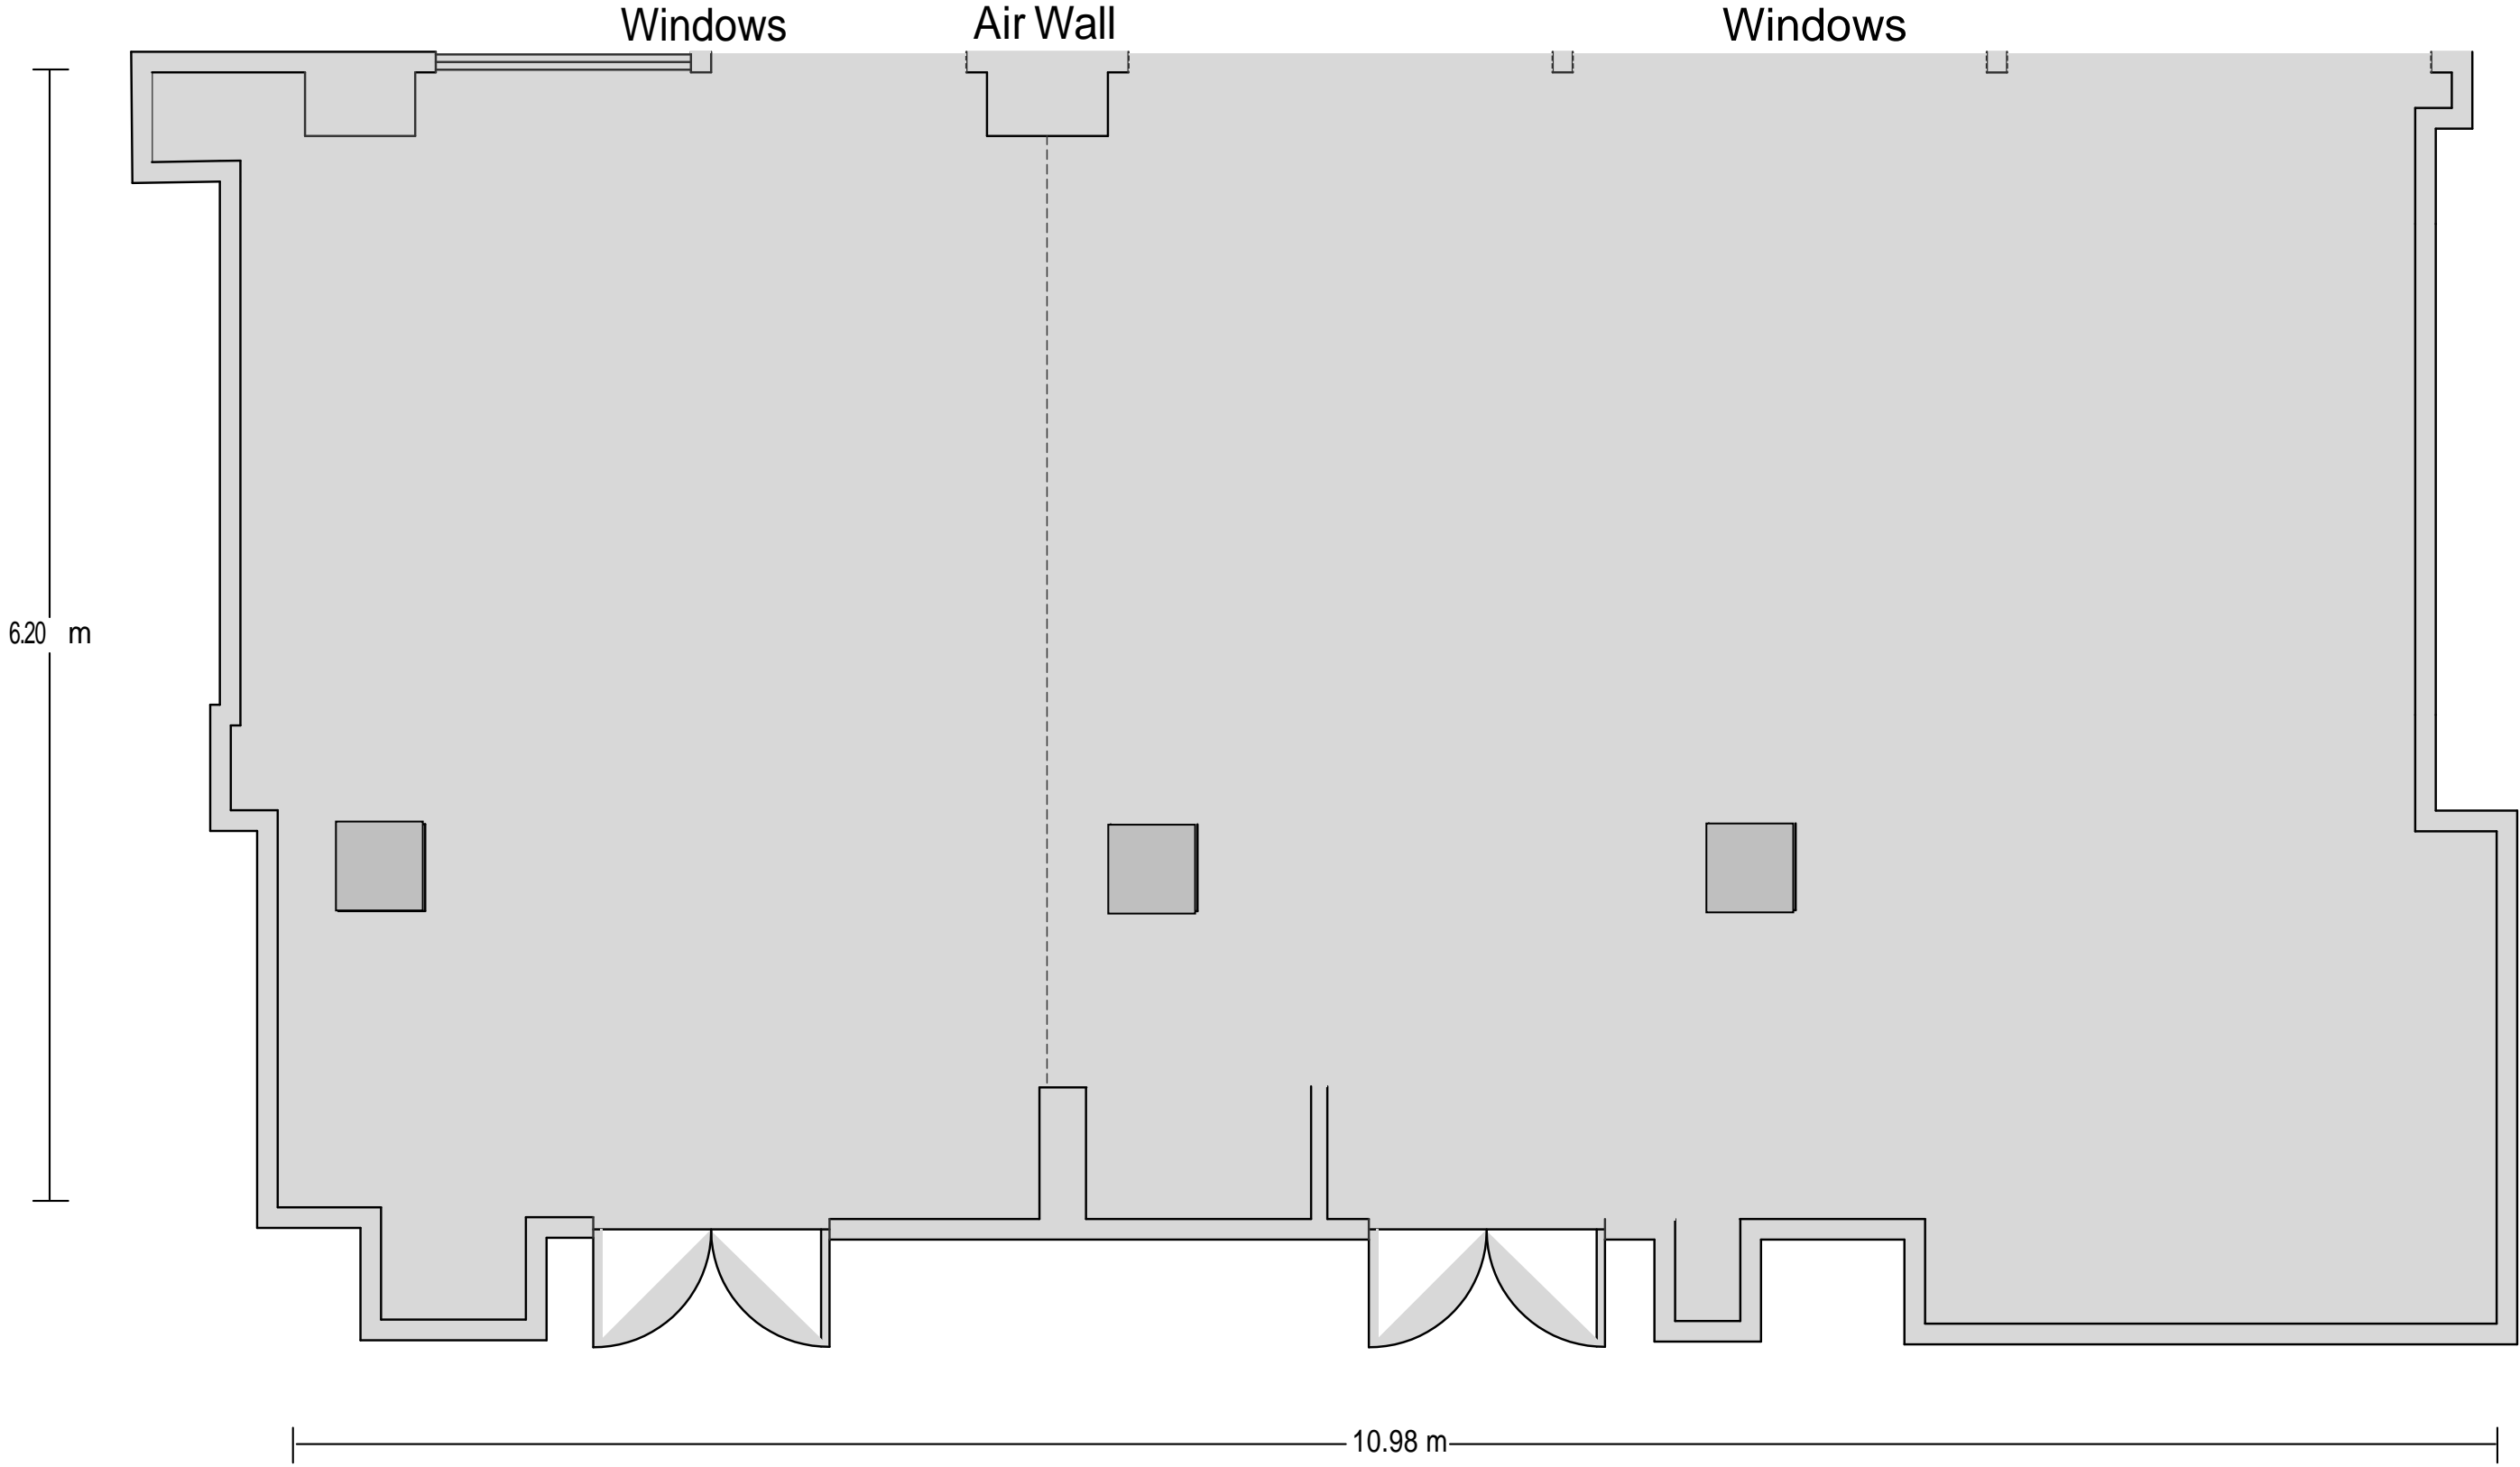

LENGTH: 9.8 m WIDTH: 6.2 m HEIGHT: 2.75 m TOTAL SQUARE METERS: 62.1 m² MAXIMUM CAPACITY: 60 POWER OUTLETS: 11

LENGTH: 5.7m WIDTH: 3.8m HEIGHT: 2.75 m TOTAL SQUARE METERS: 22.3 m² MAXIMUM CAPACITY: 18 POWER OUTLETS: 3

Via Melchiorre Gioia 73I Milan - 20124, Italy | 39.02.66717715

*Multiple layout options available for this space.

LENGTH: 8.0 m WIDTH: 4.1 m HEIGHT: 2.75 m TOTAL SQUARE METERS: 33.5 m² MAXIMUM CAPACITY: 10 POWER OUTLETS: 5

Via Melchiorre Gioia 73 | Milan - 20124, Italy | 39.02.66717715

*Multiple layout options available for this space.

Crowne Plaza® Milan City - EMME 2 & 3

LENGTH: 11.0 m WIDTH: 6.2m HEIGHT: 2.75 m TOTAL SQUARE METERS: 62.5 m² MAXIMUM CAPACITY: 60 POWER OUTLETS: 5

Via Melchiorre Gioia 73I Milan - 20124, Italy | 39.02.66717715

*Multiple layout options available for this space.

LENGTH: 21.0 m WIDTH: 7.4m HEIGHT: 2.75 m TOTAL SQUARE METERS: 115.5 m² MAXIMUM CAPACITY: 80 POWER OUTLETS: 0