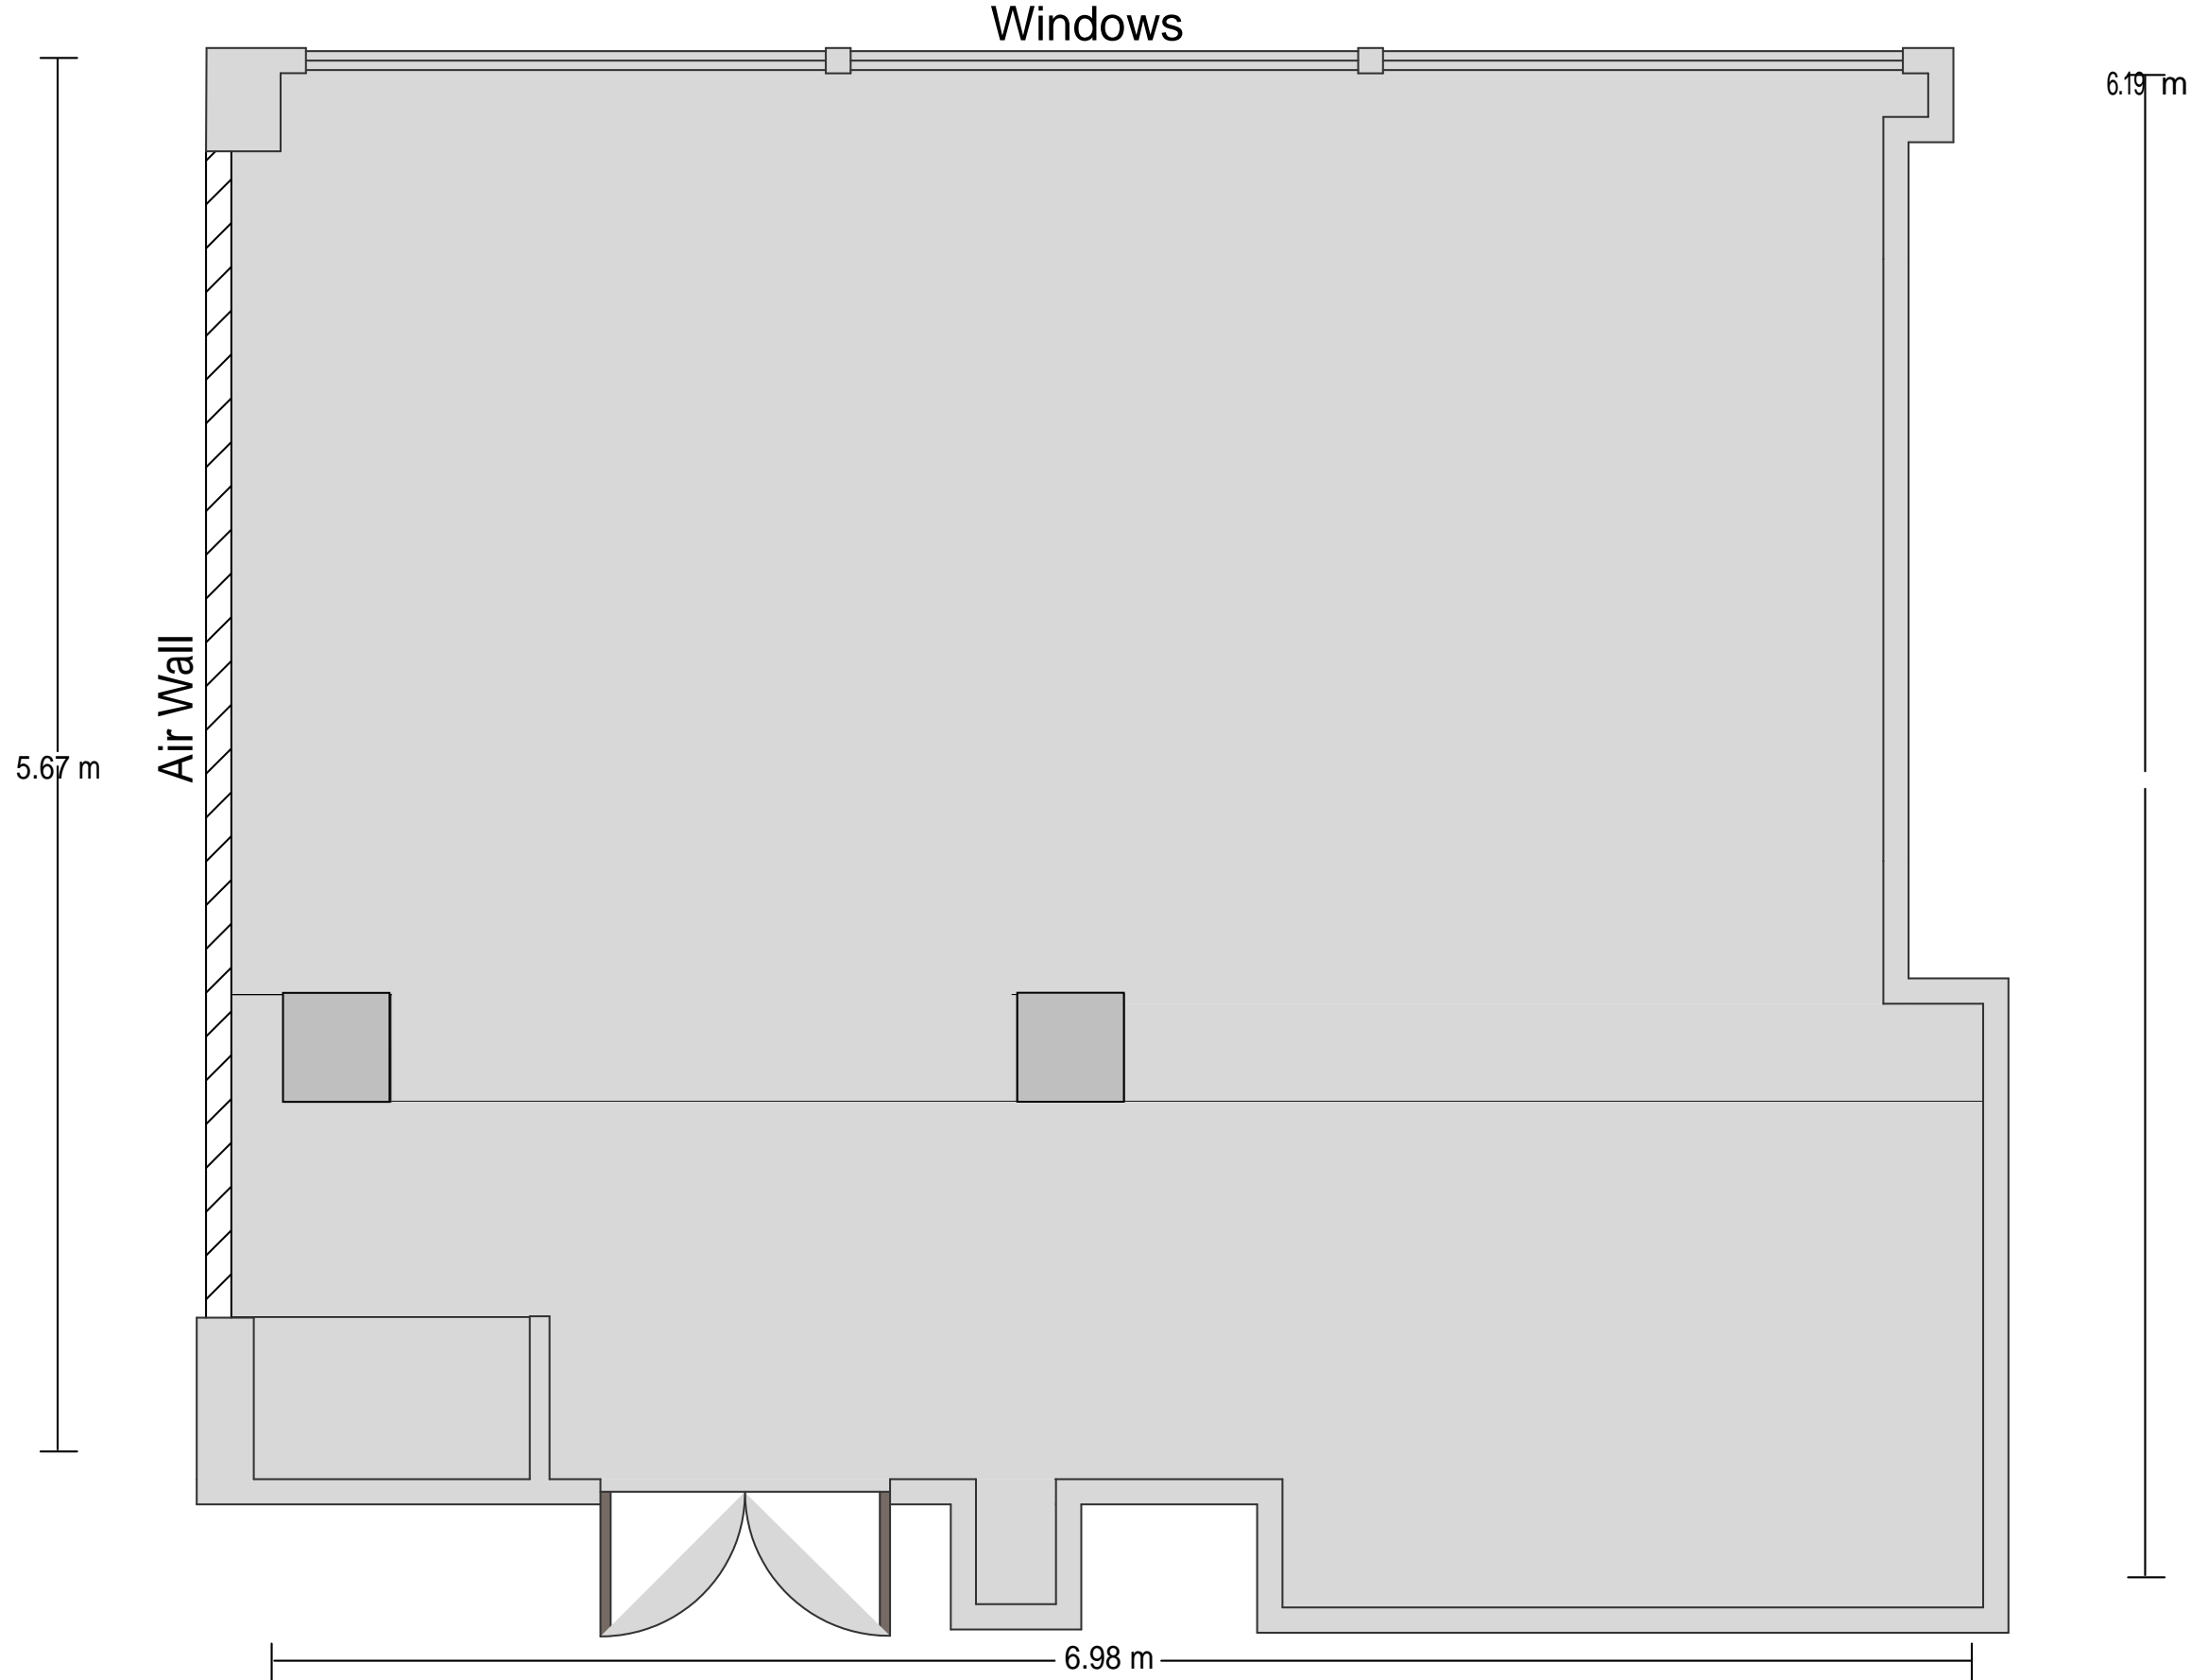

LENGTH: 7.0m   WIDTH: 6.2m   HEIGHT: 2.75 m   TOTAL SQUARE METERS: 39.9 m²   MAXIMUM CAPACITY: 30   POWER OUTLETS: 2

Via Melchiorre Gioia 73I Milan - 20124, Italy | 39.02.66717715

*Multiple layout options available for this space.