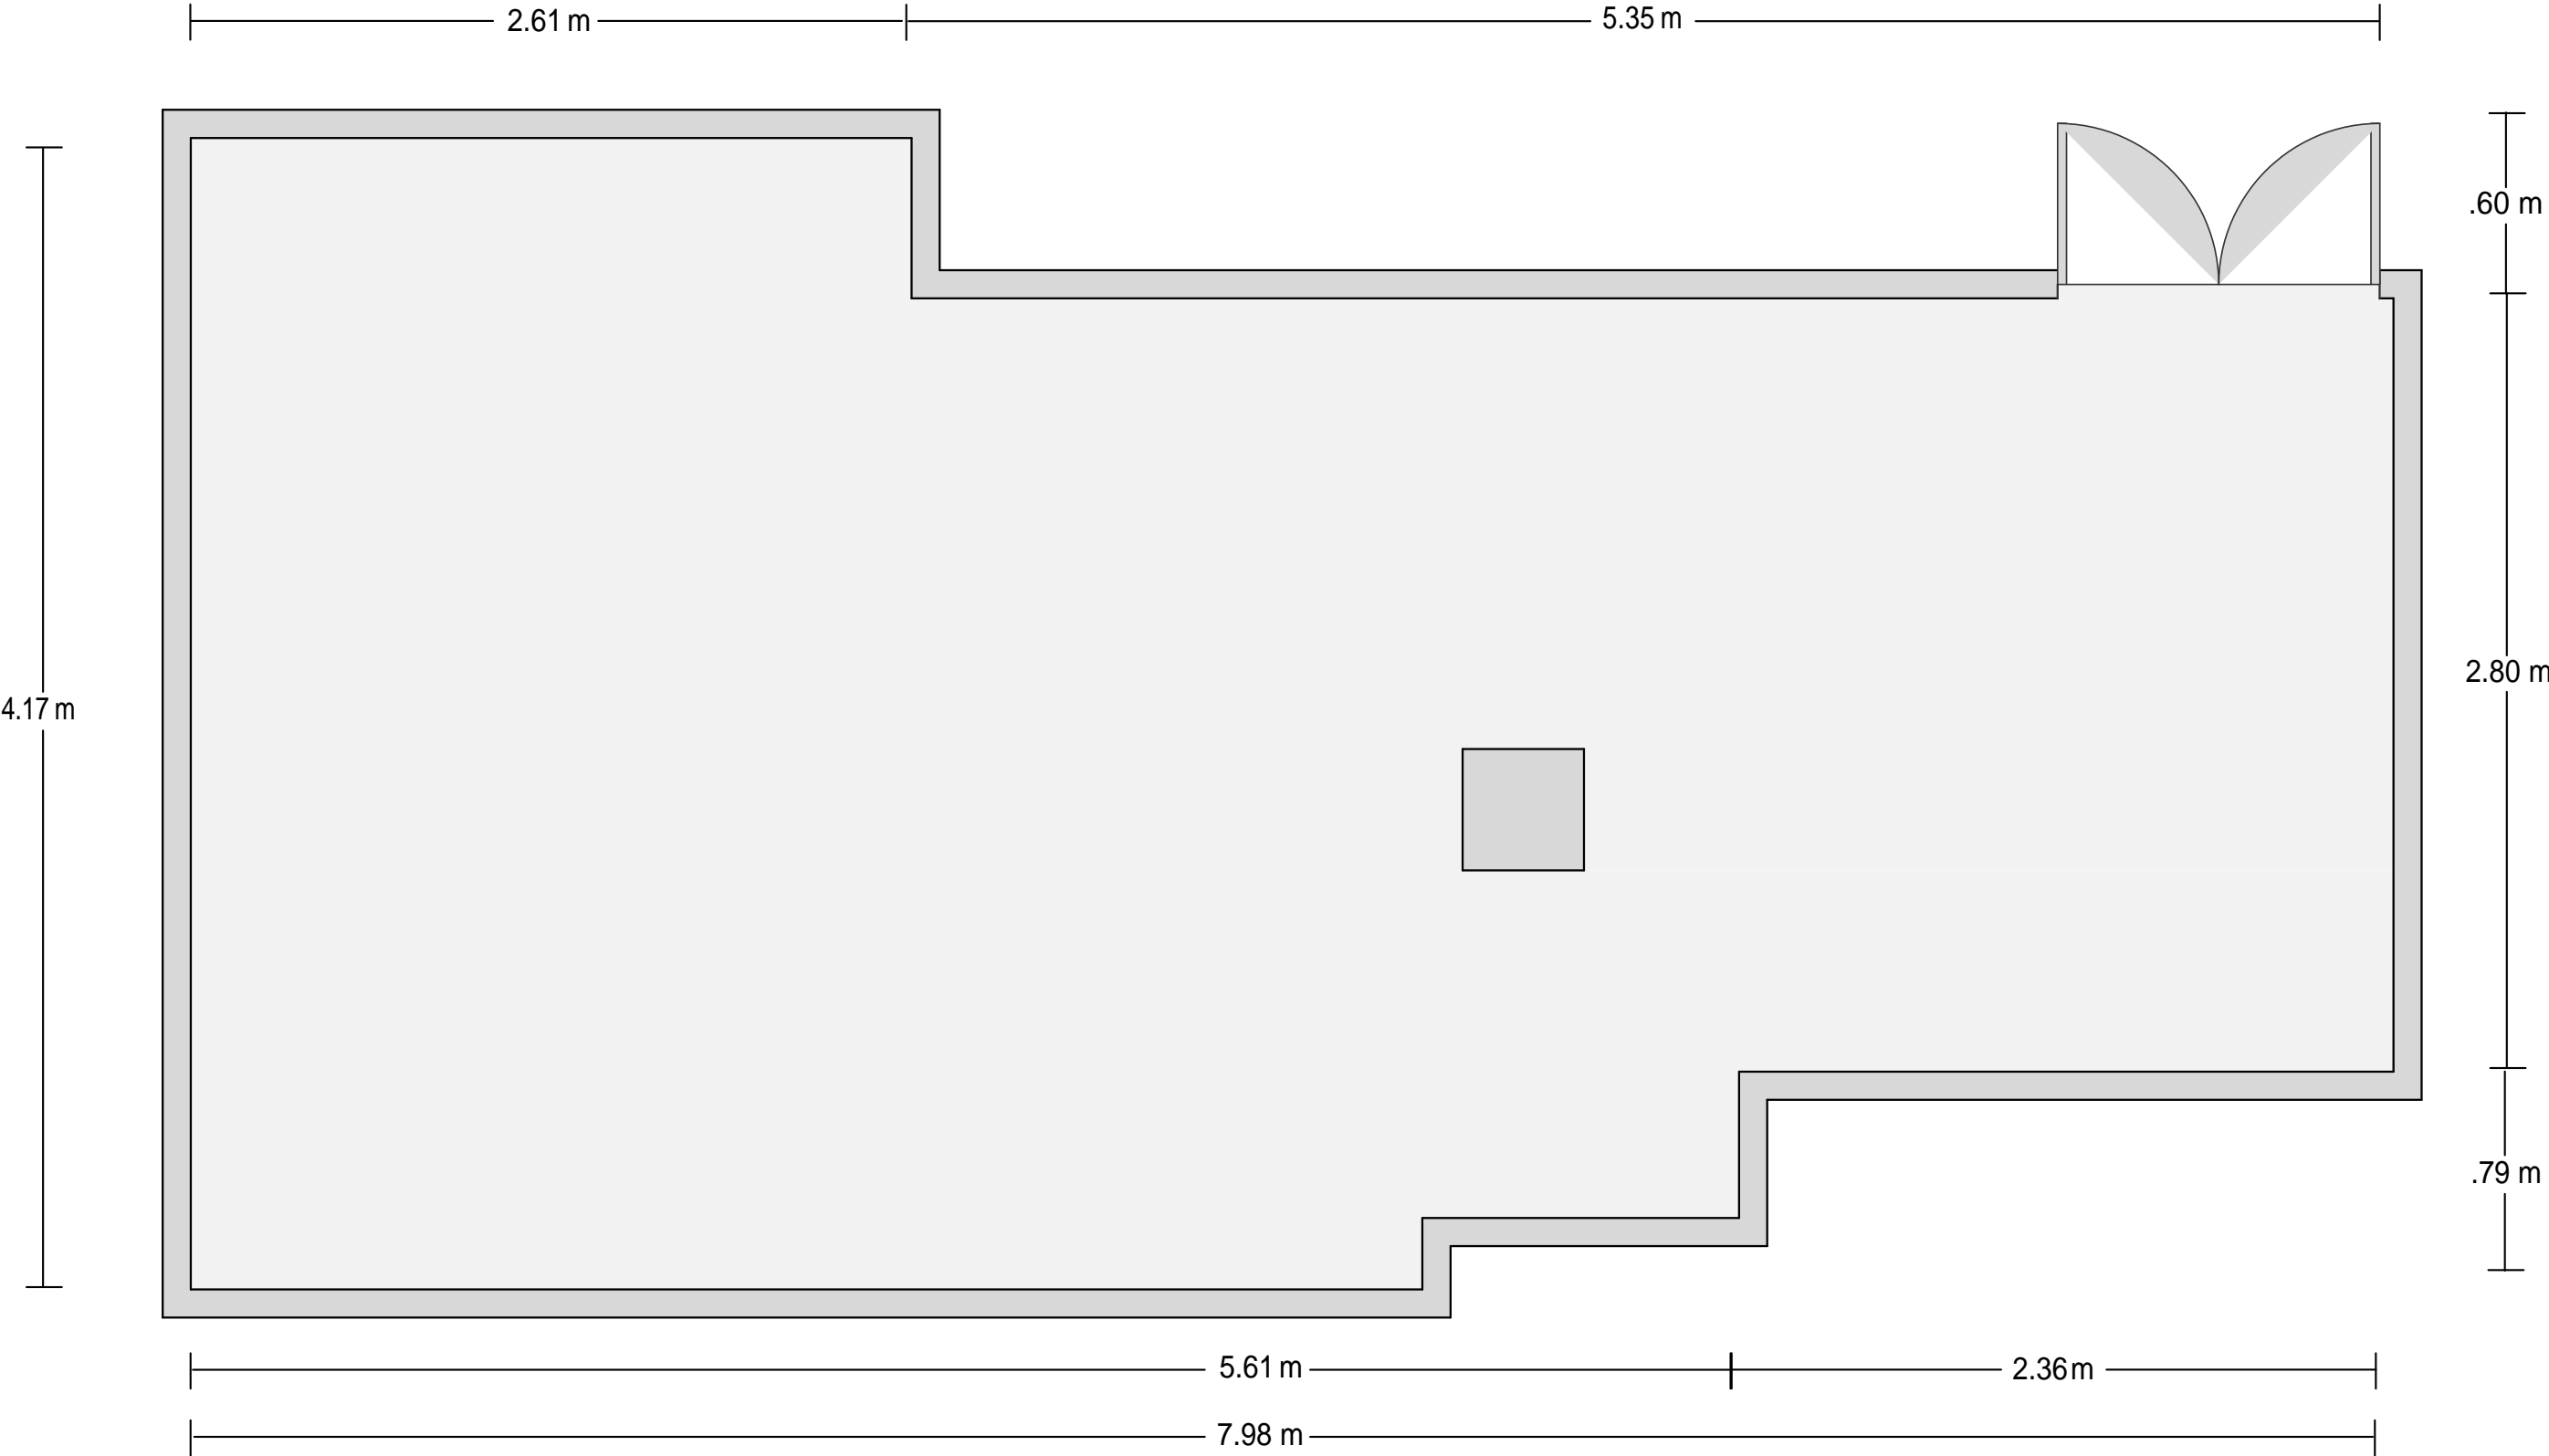

LENGTH: 9.8 m WIDTH: 6.2 m HEIGHT: 2.75 m TOTAL SQUARE METERS: 62.1 m² MAXIMUM CAPACITY: 60 POWER OUTLETS: 11

LENGTH: 5.7m WIDTH: 3.8m HEIGHT: 2.75 m TOTAL SQUARE METERS: 22.3 m² MAXIMUM CAPACITY: 18 POWER OUTLETS: 3

Via Melchiorre Gioia 73I Milan - 20124, Italy | 39.02.66717715

*Multiple layout options available for this space.

LENGTH: 8.0 m WIDTH: 4.1 m HEIGHT: 2.75 m TOTAL SQUARE METERS: 33.5 m² MAXIMUM CAPACITY: 10 POWER OUTLETS: 5

Via Melchiorre Gioia 73 | Milan - 20124, Italy | 39.02.66717715

*Multiple layout options available for this space.

Crowne Plaza® Milan City - EMME 2 & 3

LENGTH: 11.0 m WIDTH: 6.2m HEIGHT: 2.75 m TOTAL SQUARE METERS: 62.5 m² MAXIMUM CAPACITY: 60 POWER OUTLETS: 5

Via Melchiorre Gioia 73I Milan - 20124, Italy | 39.02.66717715

*Multiple layout options available for this space.

LENGTH: 21.0 m WIDTH: 7.4m HEIGHT: 2.75 m TOTAL SQUARE METERS: 115.5 m² MAXIMUM CAPACITY: 80 POWER OUTLETS: 0